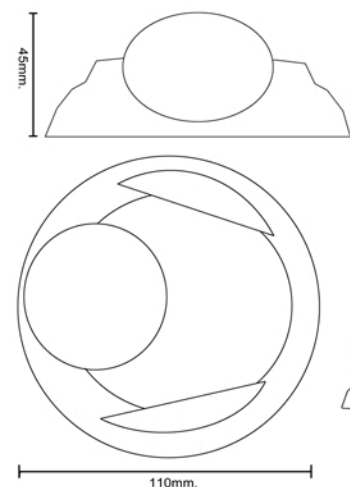

**AR3510 Network Camera  
Mini-dome**

**5 megapixel**  
H.264/MPEG4/MJPEG

**features**

- ▶ 1/2.5" top quality CMOS sensor
- ▶ IP66 waterproof metal housing
- ▶ High definition image
- ▶ Best colour fidelity
- ▶ Advanced CPU performance
- ▶ Day and night
- ▶ Motion detection
- ▶ Micro SD storage
- ▶ POE

AR3510	Specifications
Type	Mini-dome, IP68
Sensor	Aptina CMOS 1/2.5" progressive
Resolution	2592x1920 (5 megapixel)
Frames per second	10
Compression	H.264/MPEG4/MJPEG
Lens	4.5mm., megapixel, fix iris, IR
Min. illumination	Color 0.1 Lux
Video out	No/BNC
Storage	Micro SD
Image tuning	AES/AWB
Day/Night	Yes
Audio	No
Motion detection	Yes
Alarm in/out	Yes
Electric supply	DC12v. / POE 802.3af
Power consumption	5 Watt max.
Security	Multilevel password, IP filter, HTTPS
Network protocol	TCP/IP, SMTP, FTP, HTTP, RTP/RTSP, RTCP, IPv4, UPnP, DynDNS, NTP, ICMP, DHCP
Networking	10/100 Mbps. Ethernet, RJ45
Software platform	PSIA
Working temperature	0°C.-50°C.
Weight (Net)	335gr.
Size	110mm(L) x 45mm.(H)
Regulatory approvals	FCC, CE, RoHS compliant
Options	