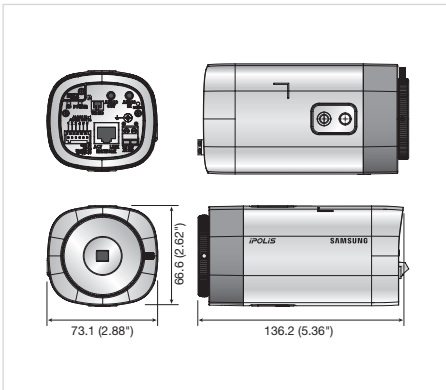

Dimensions

Unit : mm (inch)