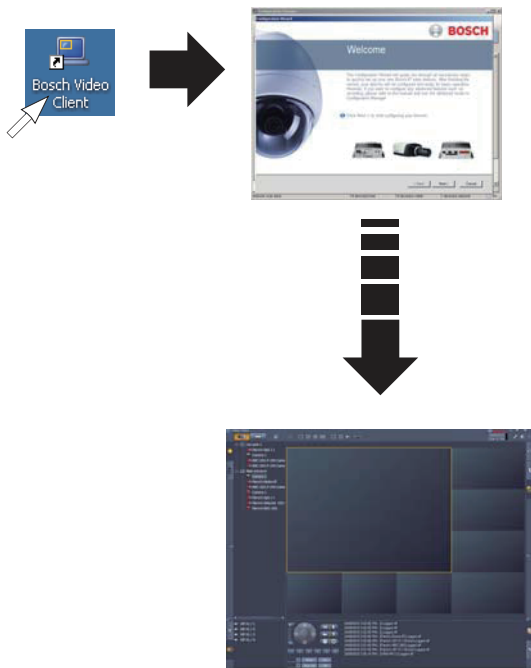

Bosch Video Client Wizard

Default IP: 192.168.0.1

8