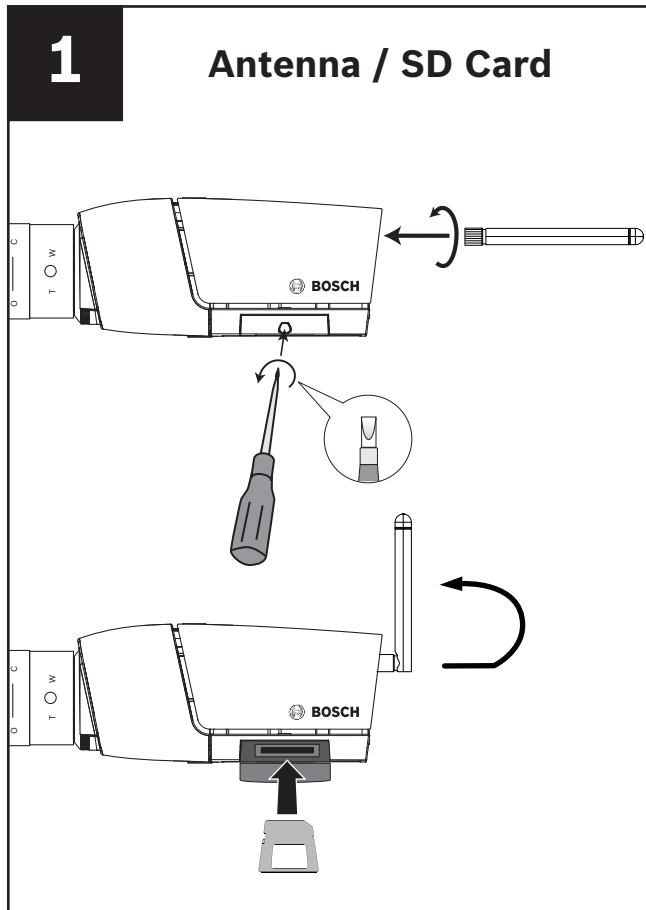

IP Camera 200 Series - NBC-255-W - Quick Install

This device complies with part 15 of the FCC Rules. Operation is subject to the following two conditions:

1. This device may not cause harmful interference, and

2. This device must accept any interference received, including interference that may cause undesired operation.

5

Audio

Line in: 9 kOhm typ., 200 mVrms
 Line out: 16 Ohm min. 200 mVrms (earphone compatible)