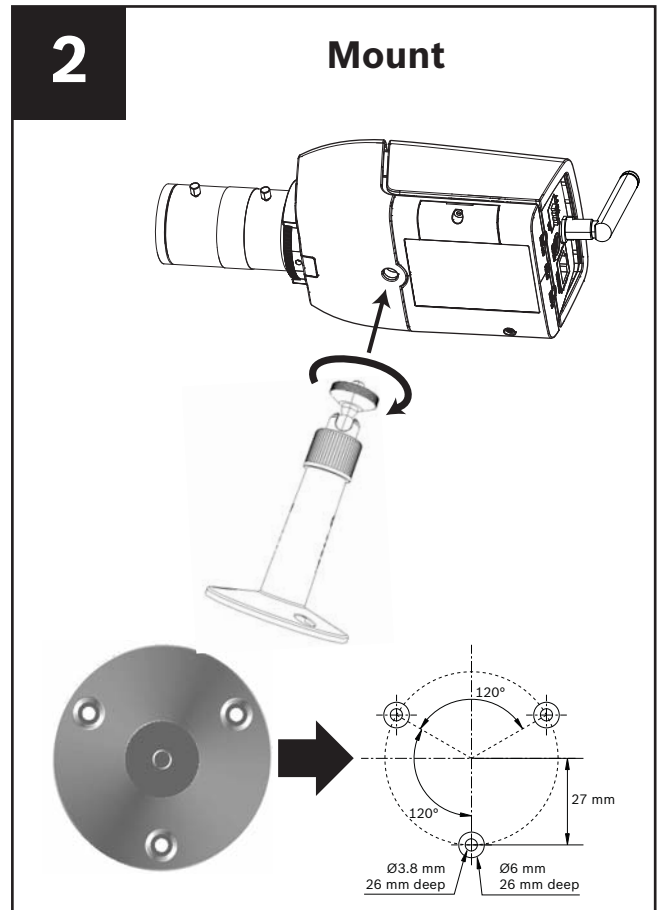

IP Camera 200 Series - NBC-255-W - Quick Install

This device complies with part 15 of the FCC Rules. Operation is subject to the following two conditions:

1. This device may not cause harmful interference, and

2. This device must accept any interference received, including interference that may cause undesired operation.

5

Audio

Line in: 9 kOhm typ., 200 mVrms
 Line out: 16 Ohm min. 200 mVrms (earphone compatible)