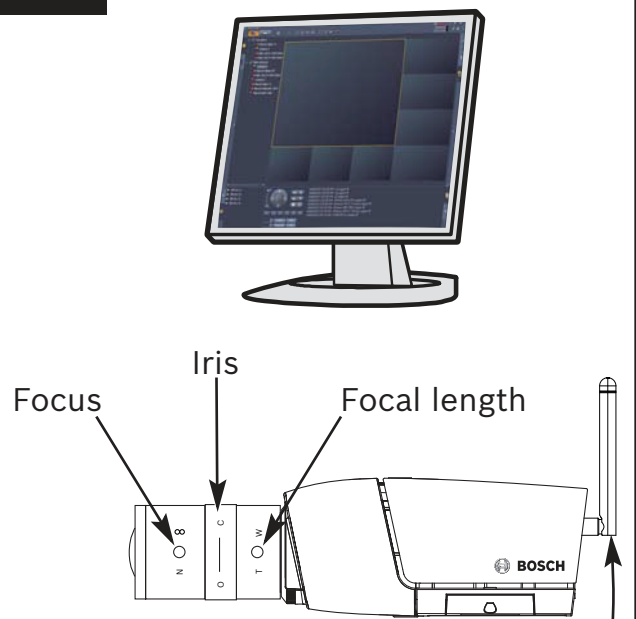

IP Camera 200 Series - NBC-255-W - Quick Install

This device complies with part 15 of the FCC Rules. Operation is subject to the following two conditions:

1. This device may not cause harmful interference, and

2. This device must accept any interference received, including interference that may cause undesired operation.

5

Audio

Line in: 9 kOhm typ., 200 mVrms
 Line out: 16 Ohm min. 200 mVrms (earphone compatible)

6

Bosch Video Client

7

Bosch Video Client Wizard

Default IP: 192.168.0.1

8

Adjust

Web GUI: SETTINGS | Advanced mode/Network/WLAN
 Please remove the Ethernet cable after clicking on the "Set and Reboot" button in WLAN setting page.