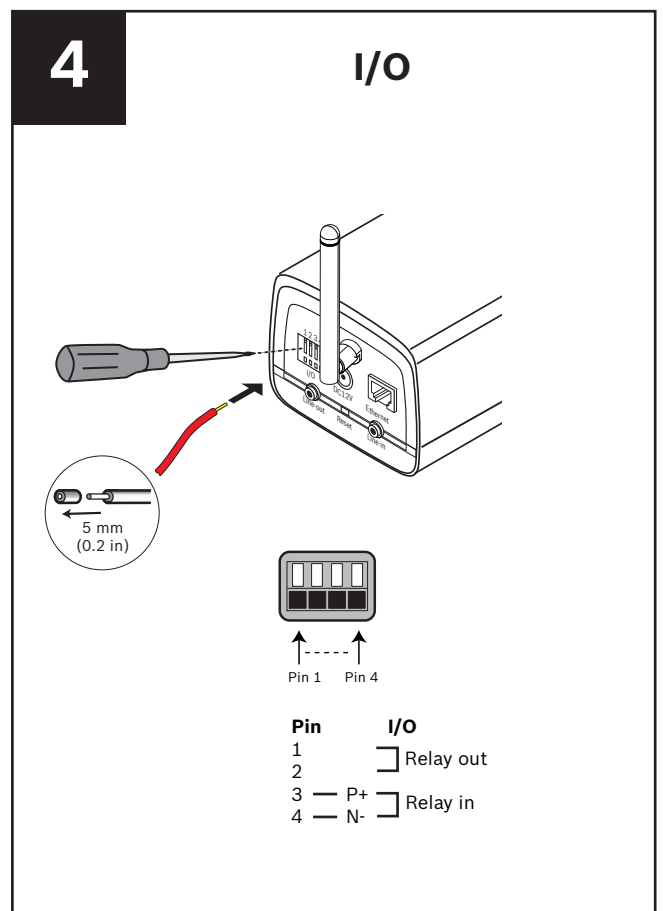

IP Camera 200 Series - NBC-255-W - Quick Install

This device complies with part 15 of the FCC Rules. Operation is subject to the following two conditions:

1. This device may not cause harmful interference, and

2. This device must accept any interference received, including interference that may cause undesired operation.

5

Audio

Line in: 9 kOhm typ., 200 mVrms
 Line out: 16 Ohm min. 200 mVrms (earphone compatible)