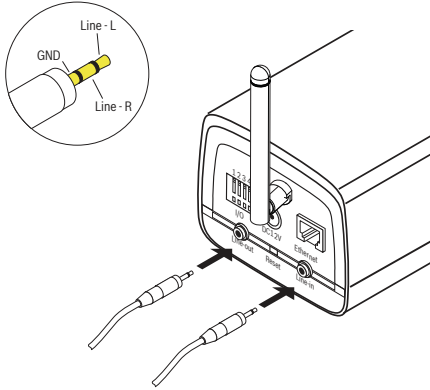

IP Camera 200 Series - NBC-255-W - Quick Install

This device complies with part 15 of the FCC Rules. Operation is subject to the following two conditions:

1. This device may not cause harmful interference, and

2. This device must accept any interference received, including interference that may cause undesired operation.

5

Audio

Line in: 9 kOhm typ., 200 mVrms
 Line out: 16 Ohm min. 200 mVrms (earphone compatible)