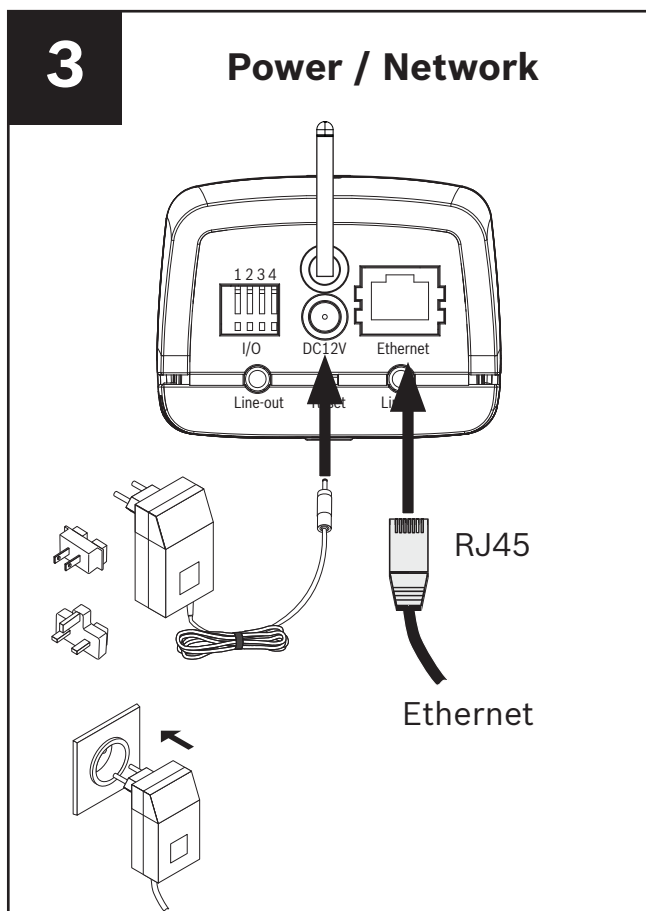

IP Camera 200 Series - NBC-255-W - Quick Install

This device complies with part 15 of the FCC Rules. Operation is subject to the following two conditions:

1. This device may not cause harmful interference, and

2. This device must accept any interference received, including interference that may cause undesired operation.

5

Audio

Line in: 9 kOhm typ., 200 mVrms
 Line out: 16 Ohm min. 200 mVrms (earphone compatible)